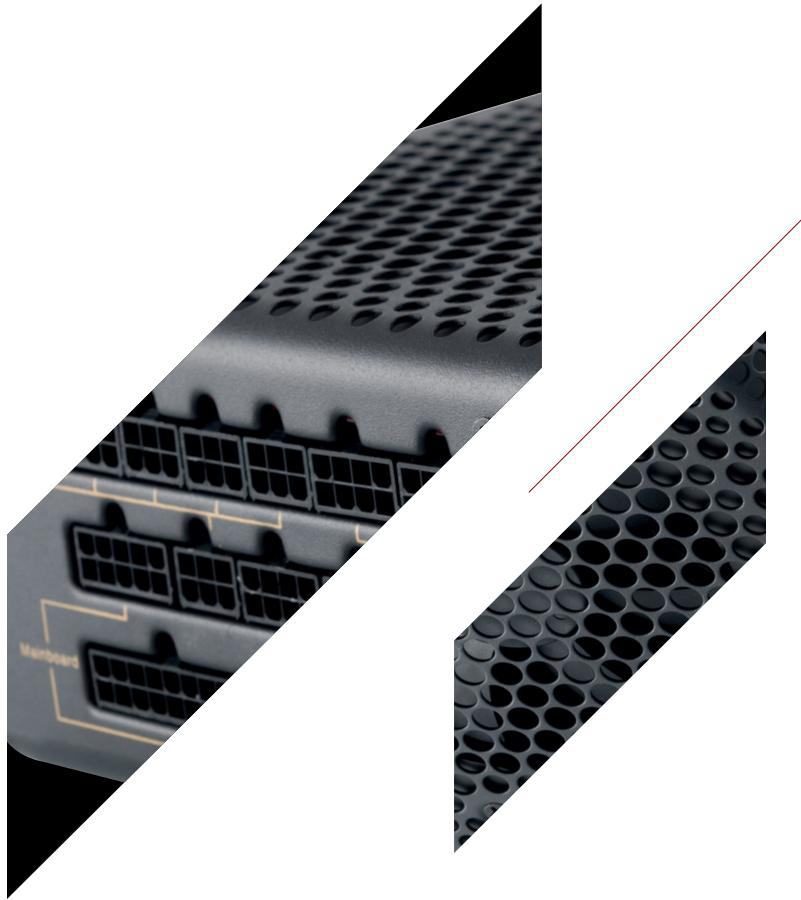

VOLCANO 750 GOLD

ACTIVE PFC POWER SUPPLY

AC INPUT	CURRENT		VOLTAGE		FREQUENCY
	10A		100Vac~240Vac		
DC OUTPUT	+12V	62A	+3.3V	+5V	47-63 Hz
		20A	20A		
TOTAL OUTPUT	744W		100W		
			750W		
					+5VSB
					3A
					15W

CAUTION! HAZARDOUS AREA!
SAFETY INSTRUCTIONS:
DO NOT REMOVE THE COVER!
NO SERVICEABLE COMPONENTS INSIDE!
REFER SERVICING TO QUALIFIED SERVICE PERSONNEL!

UWAGA! NIEBEZPIECZEŃSTWO!
NIE ZDEJMOWAĆ I POKRYWY ZASILACZA!
RYZYKO PORAZENIA PRĄDEM! INSTALACJA
TRWAŁO PRZEZ PRZESKOLONY PERSONEL!
WERWUJ TRZ NIE MA ŻADNYCH
SERWISOWALNYCH CZĘŚCI!

WARNING! GEFAHRENZONE!
ABDECKUNG UNTER KEINEN UMSTÄNDEN
ABHEBEN! INNEN BEFINDEN SICH KEINE
SERVICE-ERGÄTZEILE! REPARATUREN SOLLTEN
NUR VON AUTORISIERTEM
FACHPERSONAL DURCHFÜHRT WERDEN.

Different power available

MODECOM VOLCANO GOLD

Thanks to the unique design, high power and high efficiency, MODECOM VOLCANO GOLD power supply enables free configuration of functional, energy-saving, efficient and enduring system unit, as well as stands out from the competitive power supplies. It's a product for those who look for highest quality. It's one of those product which make you certain that you chose well!

3 years warranty

Active PFC

Fully modular wiring